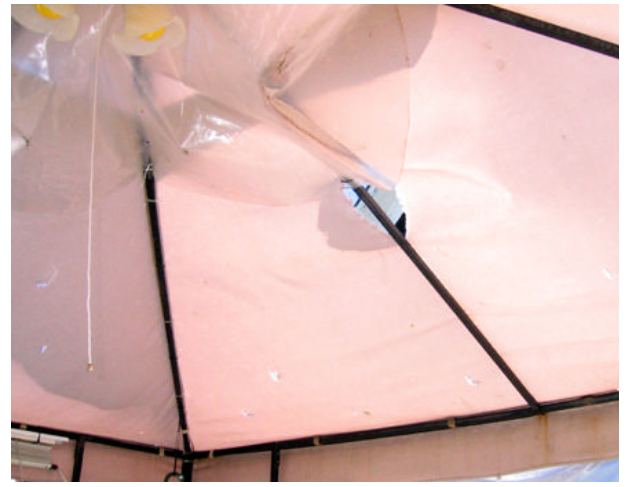

Joe Cavallaro 2425 Ave. A Council Bluffs, Iowa

Front of House

West, Rear of house

Front, West Corner of House

West Side of House

Damaged Gutter and Downspout

West Side of Porch Area

Garage North Side

Garage, West Side

Tomato Plants, shredded

Shredded Remains of Tomato Plants

Lawn Ornament (Glass Globe Broken)

Gazebo Roof Damage

Gazebo from inside looking north

Gazebo from inside, looking west

Broken Party Lights, shades missing & broke

Damaged Canopy on Glider Swing

Roof Gravel and house paint from downspout

Deck floor and railing, speckled and dented from hail

Trimmed Branches that damaged Gutter and Downspout

Hey! Avenue A is a ONE WAY STREET!