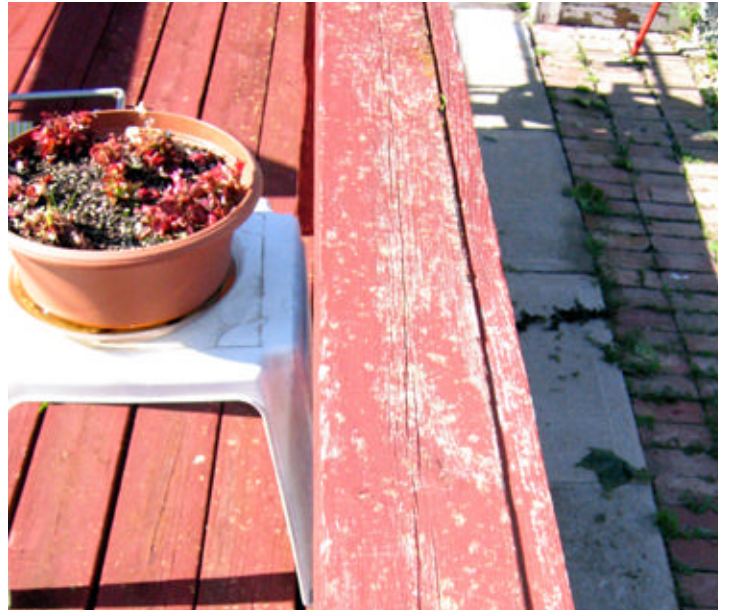

Garage, West Side

Tomato Plants, shredded

Shredded Remains of Tomato Plants

Lawn Ornament (Glass Globe Broken)

Gazebo Roof Damage

Gazebo from inside looking north

Gazebo from inside, looking west

Broken Party Lights, shades missing & broke

Damaged Canopy on Glider Swing

Roof Gravel and house paint from downspout

Deck floor and railing, speckled and dented from hail

Trimmed Branches that damaged Gutter and Downspout

Hey! Avenue A is a ONE WAY STREET!