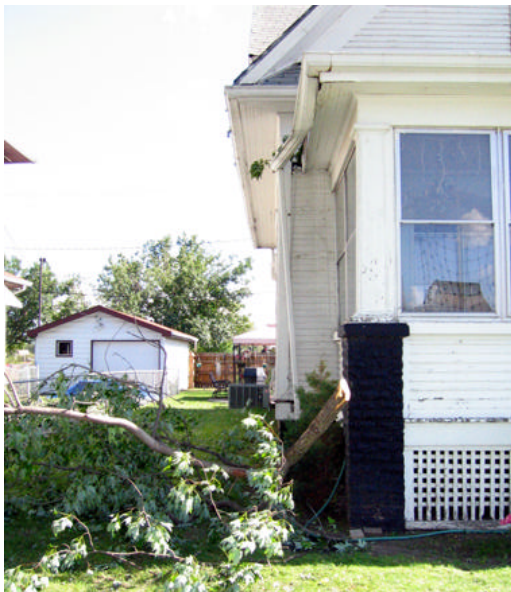

Joe Cavallaro 2425 Ave. A Council Bluffs, Iowa

Front of House

West, Rear of house

Front, West Corner of House

West Side of House

Damaged Gutter and Downspout

West Side of Porch Area

Garage North Side

Garage, West Side

Tomato Plants, shredded

Shredded Remains of Tomato Plants

Lawn Ornament (Glass Globe Broken)

Gazebo Roof Damage

Gazebo from inside looking north

Gazebo from inside, looking west

Broken Party Lights, shades missing & broke

Damaged Canopy on Glider Swing

Roof Gravel and house paint from downspout

Deck floor and railing, speckled and dented from hail

Trimmed Branches that damaged Gutter and Downspout

Hey! Avenue A is a ONE WAY STREET!